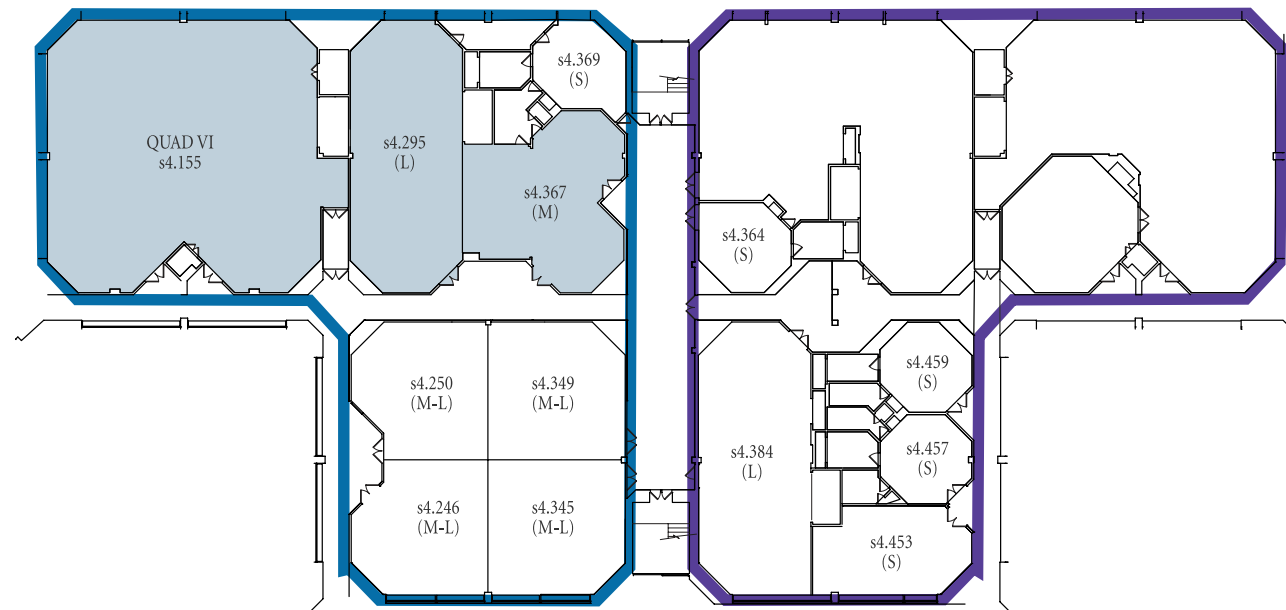

FOURTH FLOOR