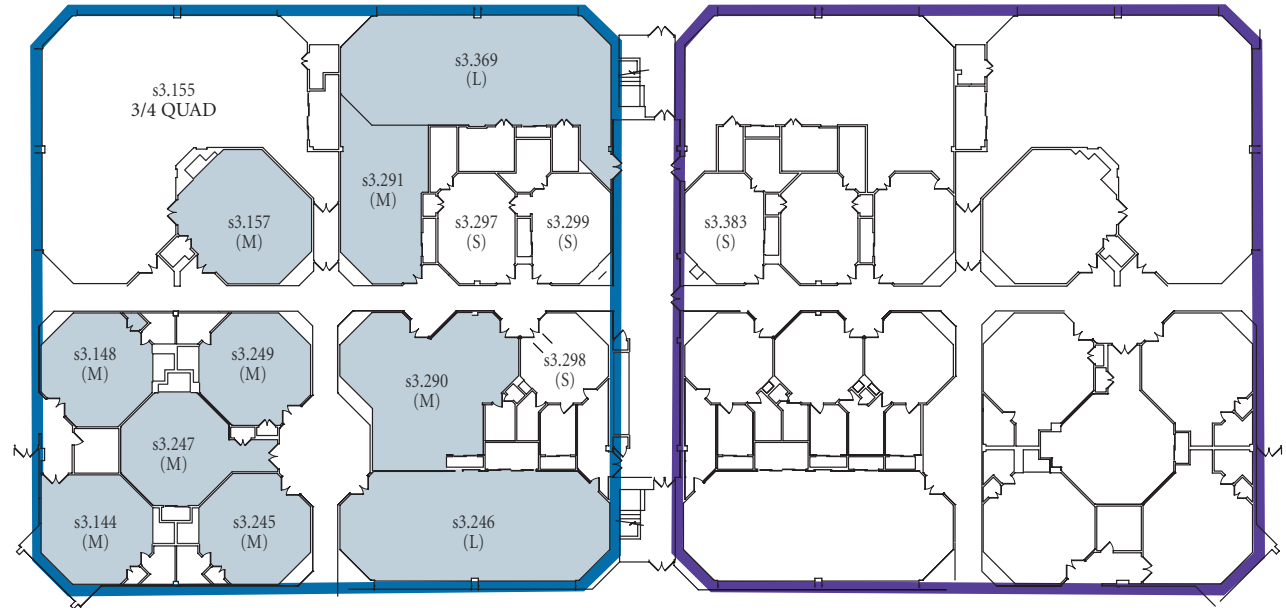

SOUTH BUILDING

877.363.3108
sales@conferencecenter.com
conferencecenter.com

18980 Upper Belmont Place
Leesburg, VA 20176

THIRD FLOOR